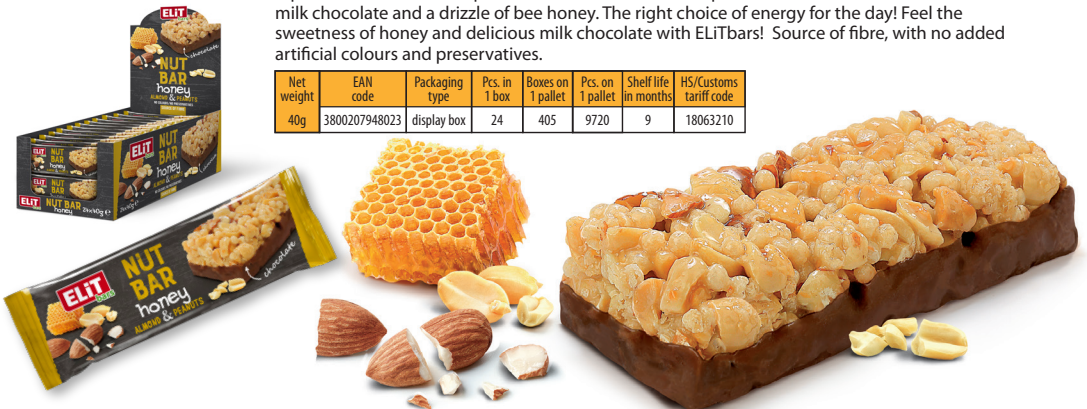

Nut bar with honey and milk chocolate 40g

A perfect combination of peanuts and almonds with crisped cereals in a bar covered with smooth milk chocolate and a drizzle of bee honey. The right choice of energy for the day! Feel the sweetness of honey and delicious milk chocolate with ELITbars! Source of fibre, with no added artificial colours and preservatives.

Net weight	EAN code	Packaging type	Pcs. in 1 box	Boxes on 1 pallet	Pcs. on 1 pallet	Shelf life in months	HS/Customs tariff code
40g	3800207948023	display box	24	405	9720	9	18063210