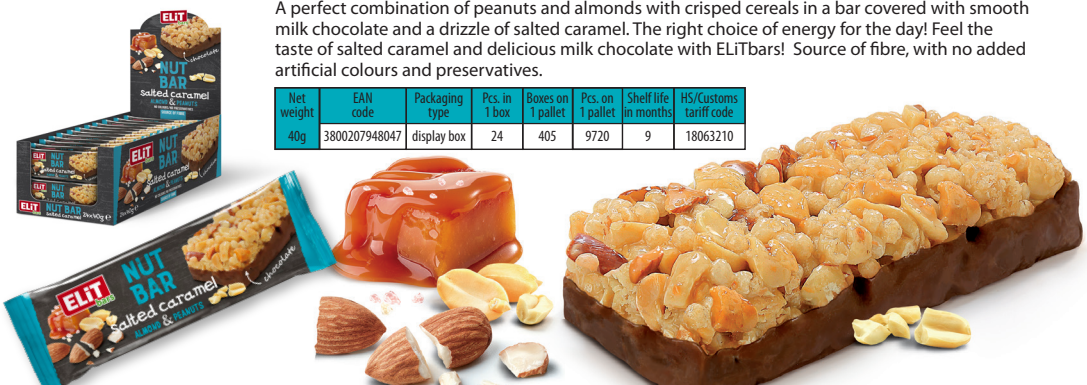

Nut bar with salted caramel and milk chocolate 40g

A perfect combination of peanuts and almonds with crisped cereals in a bar covered with smooth milk chocolate and a drizzle of salted caramel. The right choice of energy for the day! Feel the taste of salted caramel and delicious milk chocolate with ELITbars! Source of fibre, with no added artificial colours and preservatives.

Net weight	EAN code	Packaging type	Pcs. in 1 box	Boxes on 1 pallet	Pcs. on 1 pallet	Shelf life in months	HS/Customs tariff code
40g	3800207948047	display box	24	405	9720	9	18063210